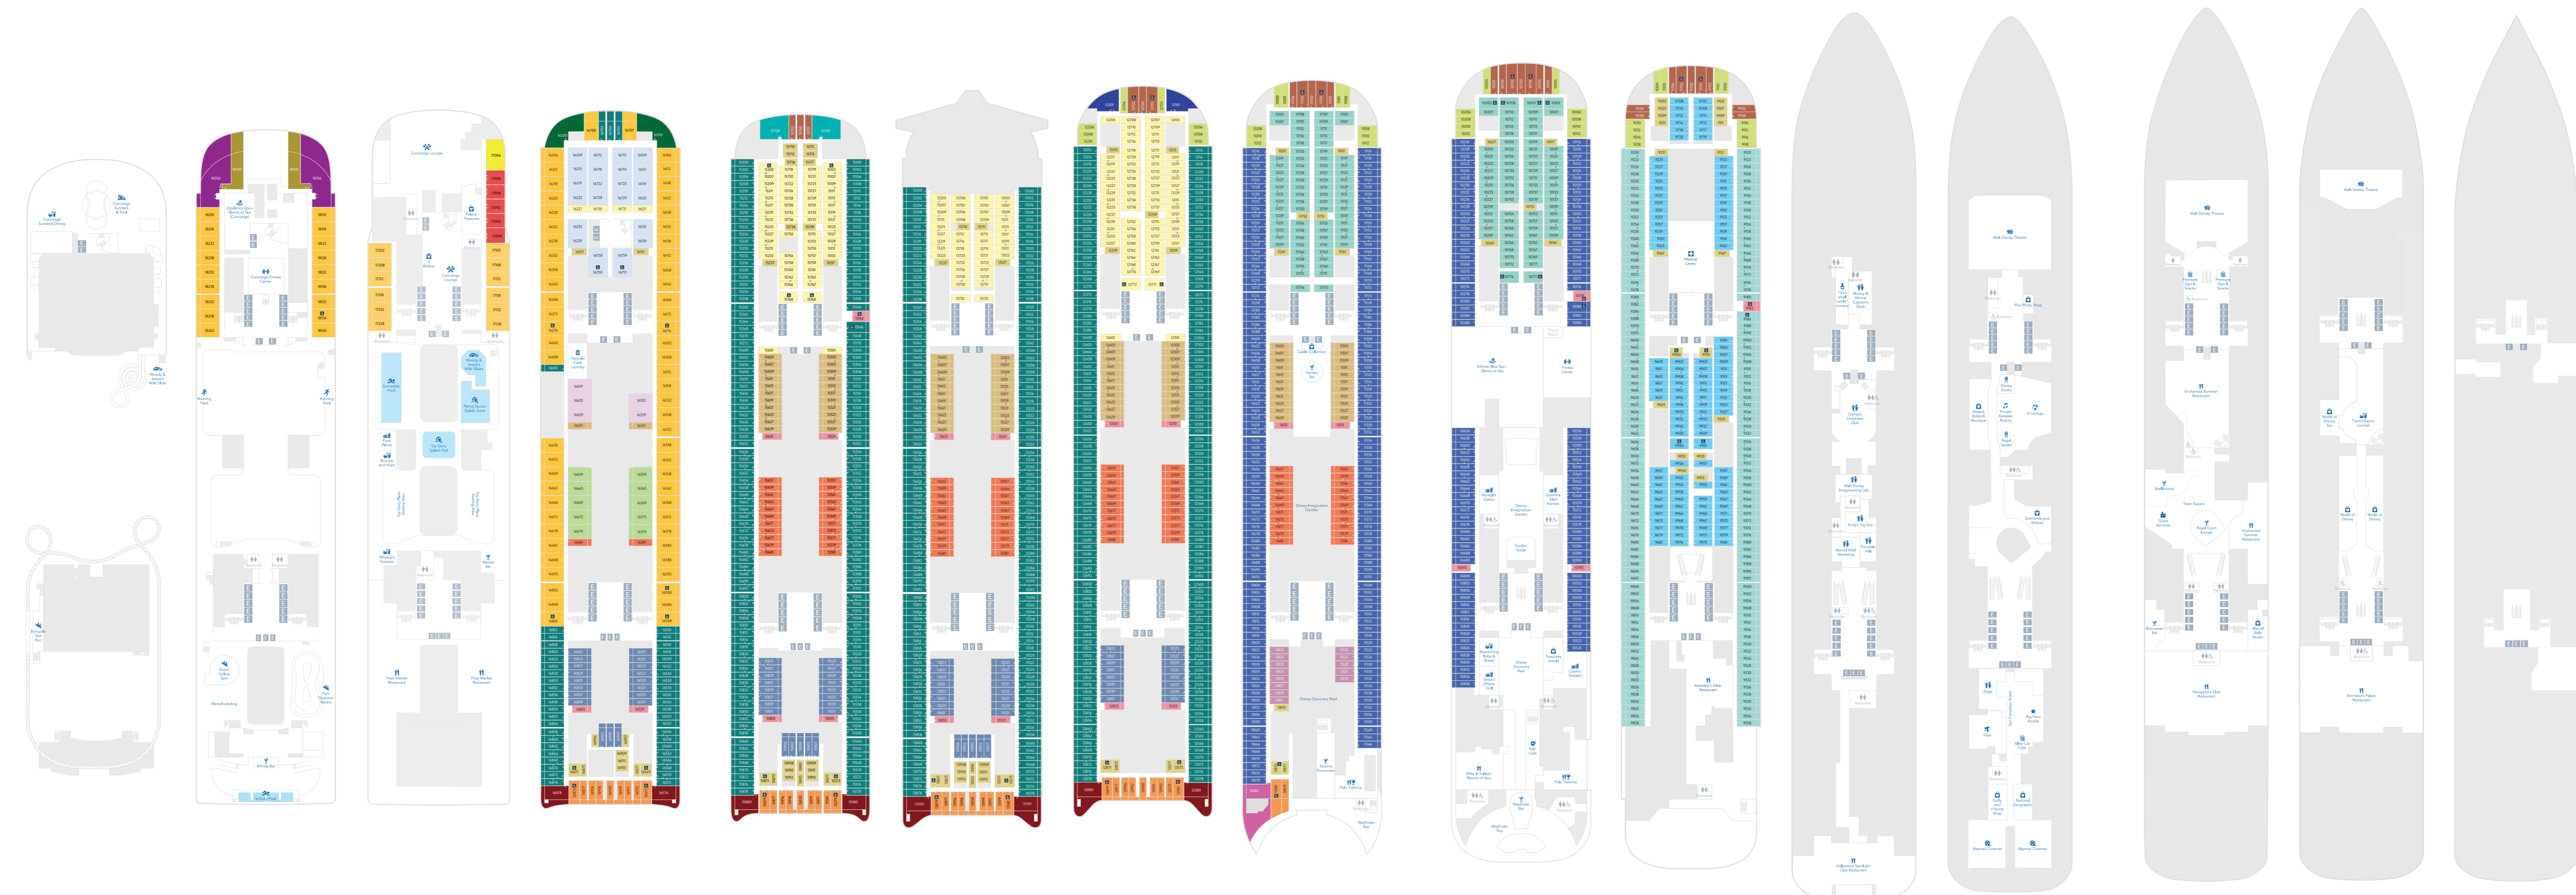

DECK 19 DECK 18 DECK 17 DECK 16 DECK 15 DECK 13 DECK 12 DECK 11 DECK 10 DECK 9 DECK 8 DECK 7 DECK 6 DECK 5 DECK 4

CATEGORIES			
1A Concierge Royal Suite with Oceanview Verandah	2A Concierge Suite with Oceanview Verandah	3A Concierge Family Stateroom with Oceanview Verandah	4A Concierge Family Stateroom with Garden View Verandah
1B Concierge 1-Bedroom Oceanview Suite	2B Concierge Oceanview Suite	3B Concierge Family Stateroom with Oceanview Verandah	4B Concierge Family Stateroom with Garden View Verandah
1C Concierge 1-Bedroom Oceanview Suite	2C Concierge Oceanview Suite	3C Concierge Family Oceanview Suite	4C Concierge Family Stateroom with Oceanview Verandah
4D Concierge Inside Family Stateroom	5A Deluxe Garden View Stateroom with Verandah	5B Deluxe Garden View Stateroom with Verandah	5C Deluxe Reef View Stateroom with Verandah
5D Concierge Inside Family Stateroom	6A Deluxe Oceanview Stateroom with Verandah	6B Deluxe Oceanview Stateroom with Verandah	6C Deluxe Oceanview Stateroom with Verandah
6D Concierge Inside Family Stateroom	7A Stateroom with Verandah	7B Concierge Inside Family Stateroom	7C Concierge Inside Family Stateroom
7D Concierge Inside Family Stateroom	8A Deluxe Oceanview Stateroom	8B Concierge Inside Family Stateroom	8C Concierge Inside Family Stateroom
8D Concierge Inside Family Stateroom	9A Oceanview Stateroom	9B Concierge Inside Family Stateroom	9C Concierge Inside Family Stateroom
9D Concierge Inside Family Stateroom	10A Deluxe Inside Stateroom with Reef View	10B Deluxe Inside Stateroom	10C Deluxe Inside Stateroom
10D Deluxe Inside Stateroom	11A Inside Stateroom	11B Concierge Inside Family Stateroom	11C Concierge Inside Family Stateroom

Note: All public restrooms offer wheelchair accessible facilities.

BIRTHPLACE : MEYER WERFT - WISMAR, GERMANY
HOME PORT : SINGAPORE
SHIPS' REGISTRY : THE BAHAMAS
FUEL : HVO (BIODIESEL)
DECKS : 19
CAPACITY : 6,700 PASSENGERS
TONNAGE : 208,000 GT
LENGTH : 1,122 FEET (342 METERS)
STATEROOMS : 2,111

DECK	RECREATION	CONCIERGE	WELLNESS	GENERAL AREAS
7	Big Hero Arcade	3 Wishes	Infinite Bliss Spa - ELEMIS at SEA	Fairytale Fresh Laundry
10,11	Disney Discovery Reef	Concierge Gym	Fitness Centre, Sundeck	Guest Services
10,11	Disney Imagination Garden	Concierge Lounge		Medical Centre
7	Edge of the Bay Café	Concierge Lounge Outdoor		
17	Flying Saucer Splash Zone	Concierge Reception		
18	Groot Galaxy Spin	Concierge Spa		
19	Ironclaw Test Run	Concierge Sundeck		
18	Marvel Landing	Palace Treasures		
18	Pym Quantum Racers			
17	San Fransokyo Street			
6	Town Square			
7	Vibe Records